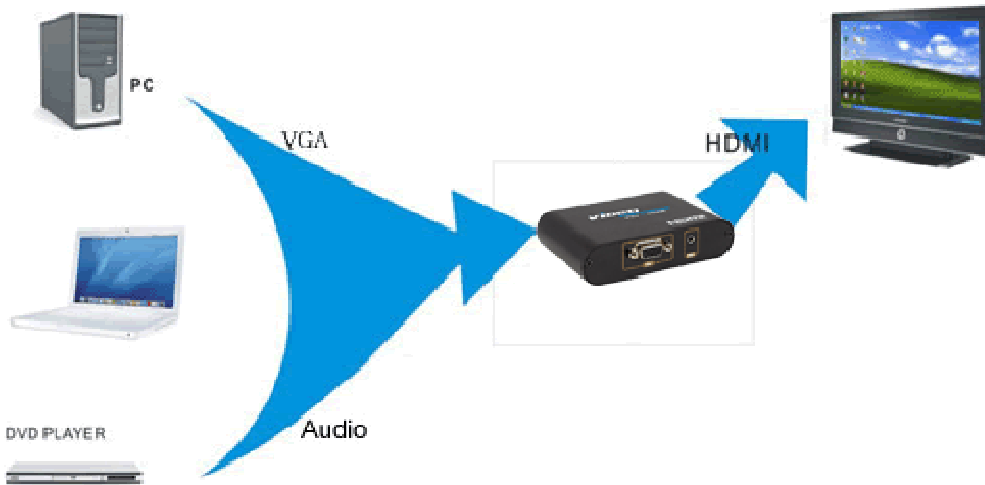

LKV350

VGA to HDMI Converter box converts PC VGA and audio to HDMI, allowing connection of PC to 1080p HDTV. It supports multiple resolution up to 1920x1080@60HZ. It is without scaler, while it supports the most popular resolutions to ensure high compatibility with wide brands of PCs and HDTVs. It provides cheaper solution of connecting PC to HDTV.

Features

-Input: 1 X VGA, 1 X 3.5mm Audio (it can be connected to Audio L/R by a 3.5mm-Audio L/R cable);

-Output: 1 X HDMI,

-PC VGA Resolution: 1920 X 1080@60Hz, 1360 X 768@60Hz, 1280 X 1024 @60Hz, 1024 X 768 @60Hz, 1280 X 720 @60Hz, 1280 X 768 @60Hz, 800 X 600 @60Hz, 640 X 480 @60Hz, 720 X 400 @85Hz.

Note: Compared with LKV351, it is without scaler function. Users need to check their PCs or HDTVs support any one set of resolution and refresh rate listed in the **PC VGA Resolution**.

Connection Image

Interface Specification

1. VGA input
2. PC Audio input
3. Power/Signal LED
4. HDMI output
5. DC5V: Power Supply input

Accessories & Package

Item	Qty	Pic
Power supply	1 pcs	

User manual	1 pcs	
Package Box	1 pcs	